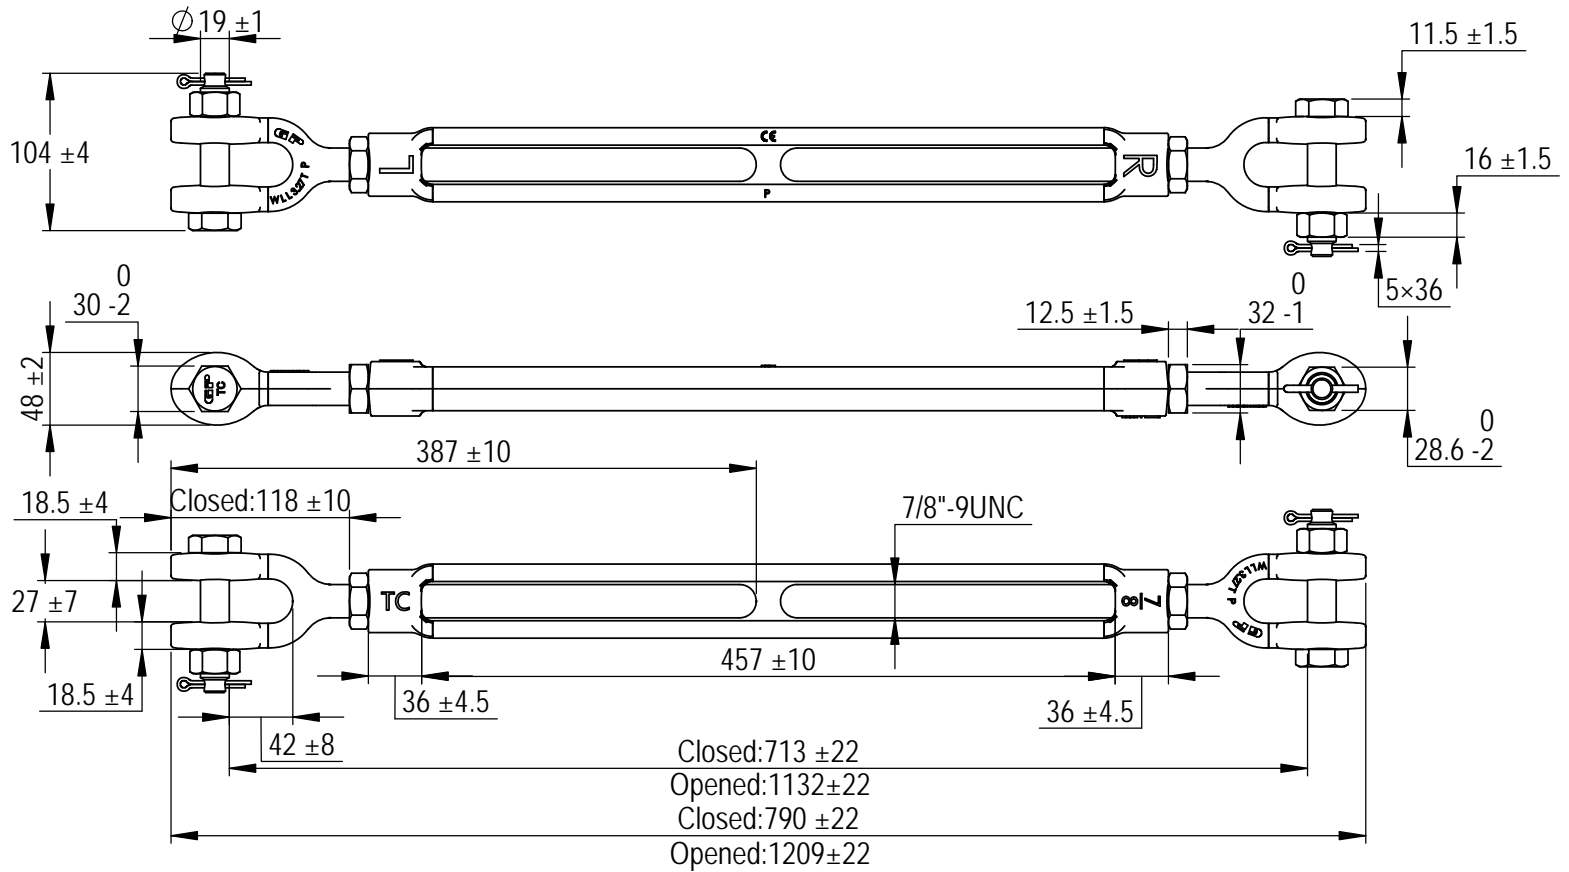

Green Pin® Polar turnbuckles Jaw-Jaw with safety bolt

Group : G-6333

Part : SSGPPOGG2218

WLL : 3.27t

0	First Issue	2014-6-1	T.J.
Rev.	Description	Date	Drawn
Copyright by Van Beest B.V. moreover this document is the property of Van Beest B.V. This document or any part of it may neither be made known, copied or multiplied, nor used for any purpose other than that for which it is specifically furnished, without the prior written consent of Van Beest B.V.			
Title Green Pin® Polar turnbuckles Jaw-Jaw with safety bolt generally to ASTM F1145-92		Remark G-6333 SSGPPOGG2218	

VAN BEEST 

P.O. Box 57, 3360 AB Sliedrecht
(The Netherlands)
Industrieweg 6, 3361 HJ Sliedrecht
Tel. +31(0)184-413300 www.vanbeest.nl

Format	A4		
Scale	1:5		
Drawing number		5603	Rev.
		0	0

We reserve the right to make amendments on specifications in this drawing without prior notification.