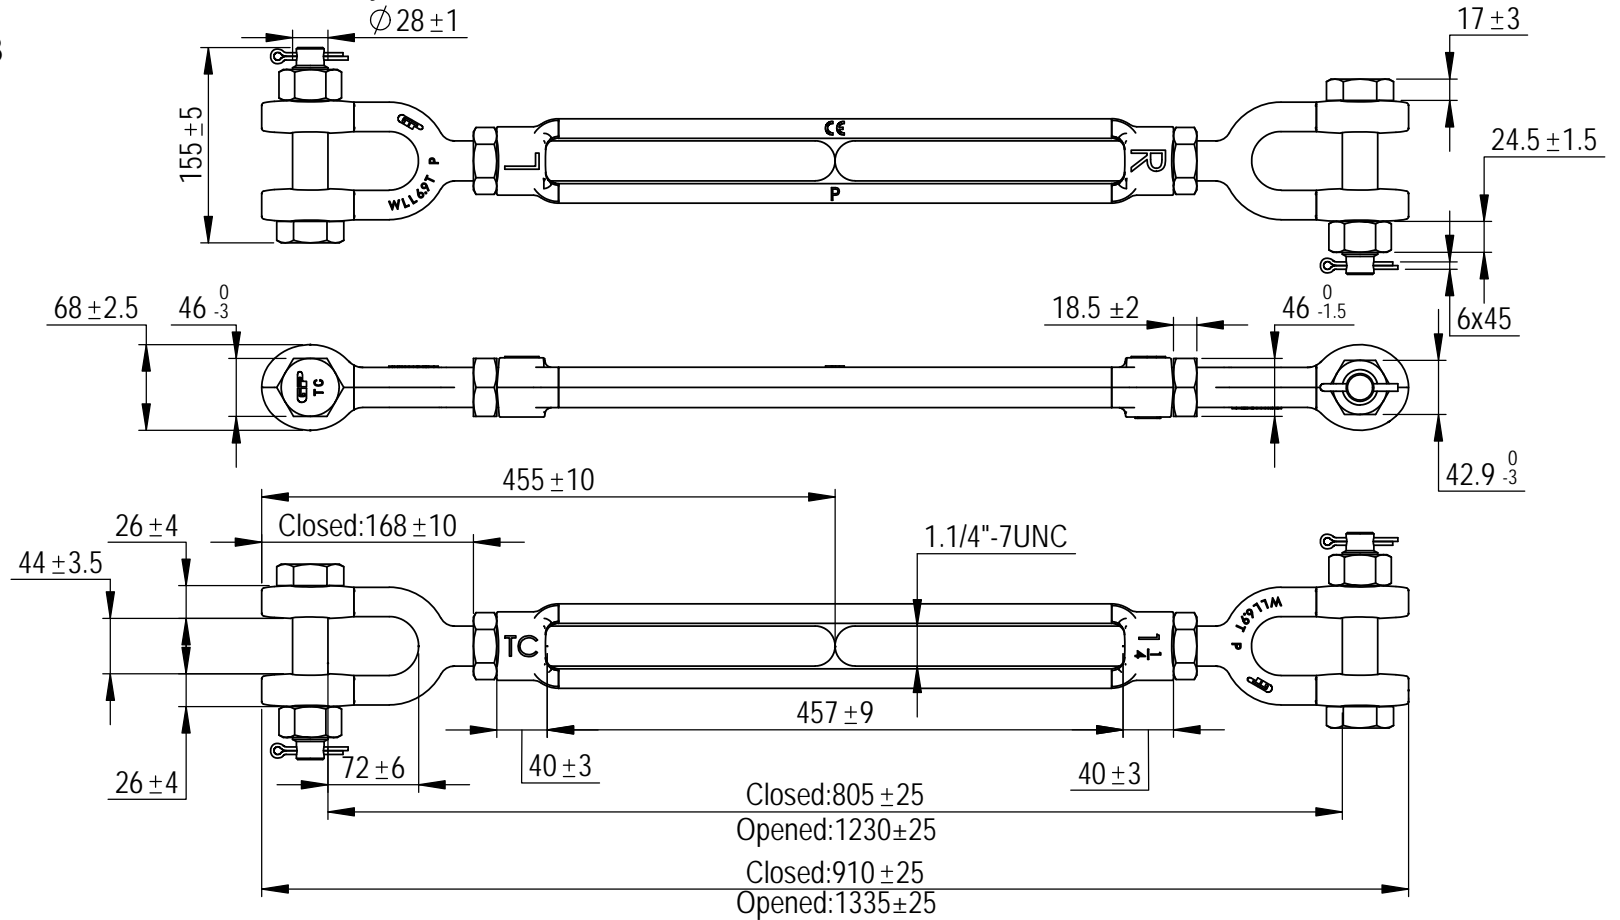

Green Pin® Polar turnbuckles Jaw-Jaw with safety bolt

Group : G-6333

Part : SSGPPOGG3218

WLL : 6.9t

0	First Issue	2014-6-1	R.CH
Rev.	Description	Date	Drawn
Copyright by Van Beest B.V. moreover this document is the property of Van Beest B.V. This document or any part of it may neither be made known, copied or multiplied, nor used for any purpose other than that for which it is specifically furnished, without the prior written consent of Van Beest B.V.			
Title Green Pin® Polar turnbuckles Jaw-Jaw with safety bolt generally to ASTM F1145-92		Remark G-6333 SSGPPOGG3218	

VAN BEEST 

P.O. Box 57, 3360 AB Sliedrecht
(The Netherlands)
Industrieweg 6, 3361 HJ Sliedrecht
Tel. +31(0)184-413300 www.vanbeest.nl

Format	A4		
Scale	1:6		
Drawing number	5605	Rev.	0

We reserve the right to make amendments on specifications in this drawing without prior notification.