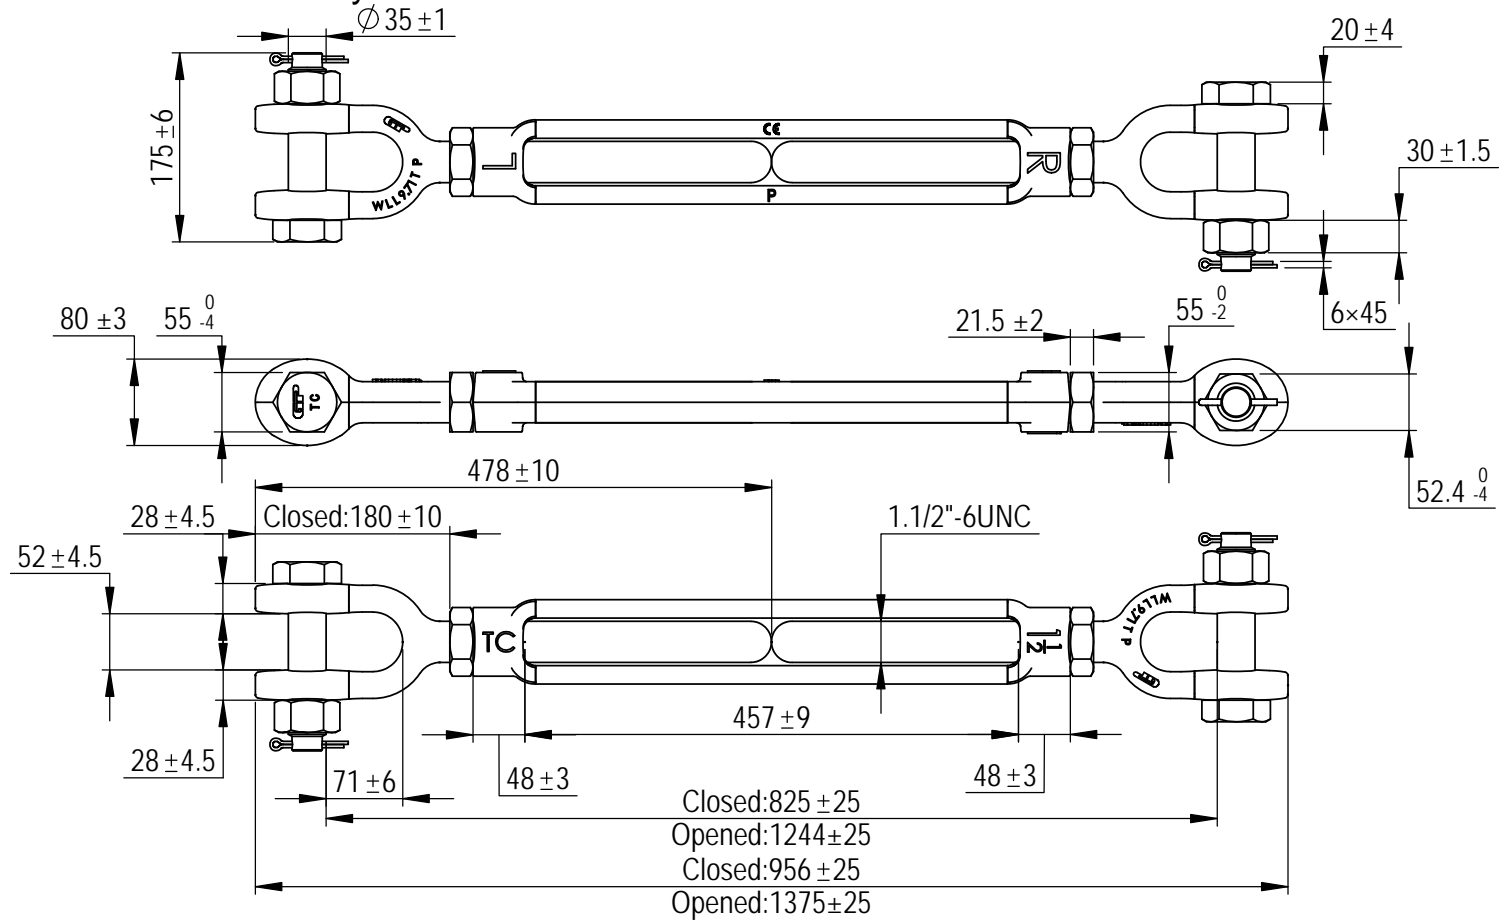

Green Pin® Polar turnbuckles Jaw-Jaw with safety bolt
 Group : G-6333
 Part : SSGPPOGG3818
 WLL : 9.71t

0	First Issue	2014-6-1	R.CH
Rev.	Description	Date	Drawn
Copyright by Van Beest B.V. moreover this document is the property of Van Beest B.V. This document or any part of it may neither be made known, copied or multiplied, nor used for any purpose other than that for which it is specifically furnished, without the prior written consent of Van Beest B.V.			
Title Green Pin® Polar turnbuckles Jaw-Jaw with safety bolt generally to ASTM F1145-92		Remark G-6333 SSGPPOGG3818	

P.O. Box 57, 3360 AB Sliedrecht
 (The Netherlands)
 Industrieweg 6, 3361 HJ Sliedrecht
 Tel. +31(0)184-413300 www.vanbeest.nl

Format	A4	
Scale	1:7	
Drawing number	5606	Rev.
		0

We reserve the right to make amendments on specifications in this drawing without prior notification.