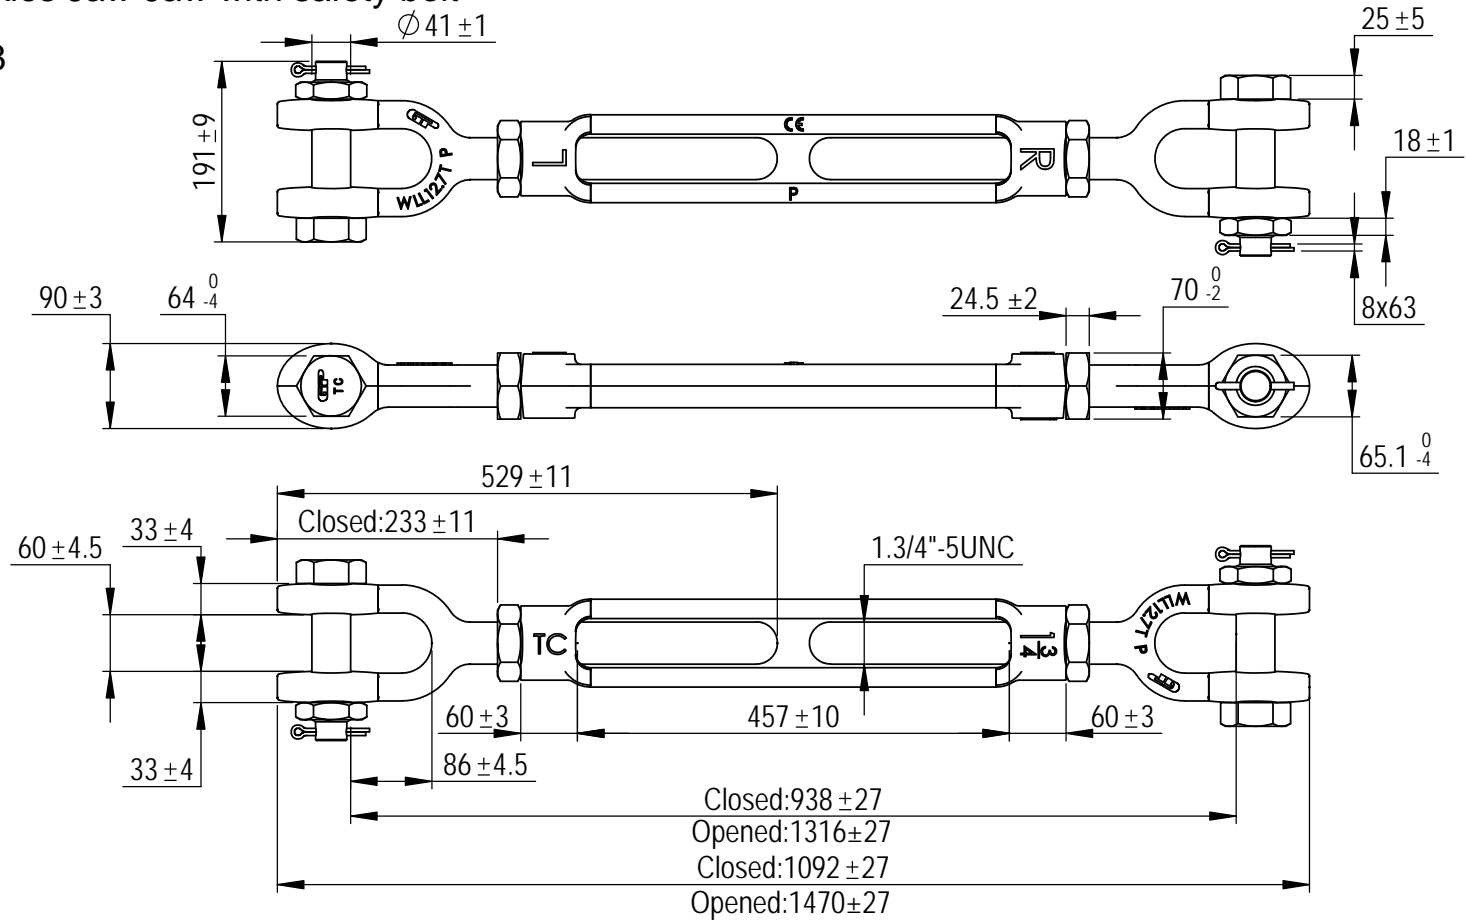

Green Pin® Polar turnbuckles Jaw-Jaw with safety bolt

Group : G-6333

Part : SSGPPOGG4518

WLL : 12.7t

0	First Issue	2014-6-1	R.CH
Rev.	Description	Date	Drawn
Copyright by Van Beest B.V. moreover this document is the property of Van Beest B.V. This document or any part of it may neither be made known, copied or multiplied, nor used for any purpose other than that for which it is specifically furnished, without the prior written consent of Van Beest B.V.			
Title Green Pin® Polar turnbuckles Jaw-Jaw with safety bolt generally to ASTM F1145-92		Remark G-6333 SSGPPOGG4518	

VAN BEEST 

P.O. Box 57, 3360 AB Sliedrecht
(The Netherlands)
Industrieweg 6, 3361 HJ Sliedrecht
Tel. +31(0)184-413300 www.vanbeest.nl

Format	A4		
Scale	1:8		
Drawing number	5607	Rev.	0

We reserve the right to make amendments on specifications in this drawing without prior notification.