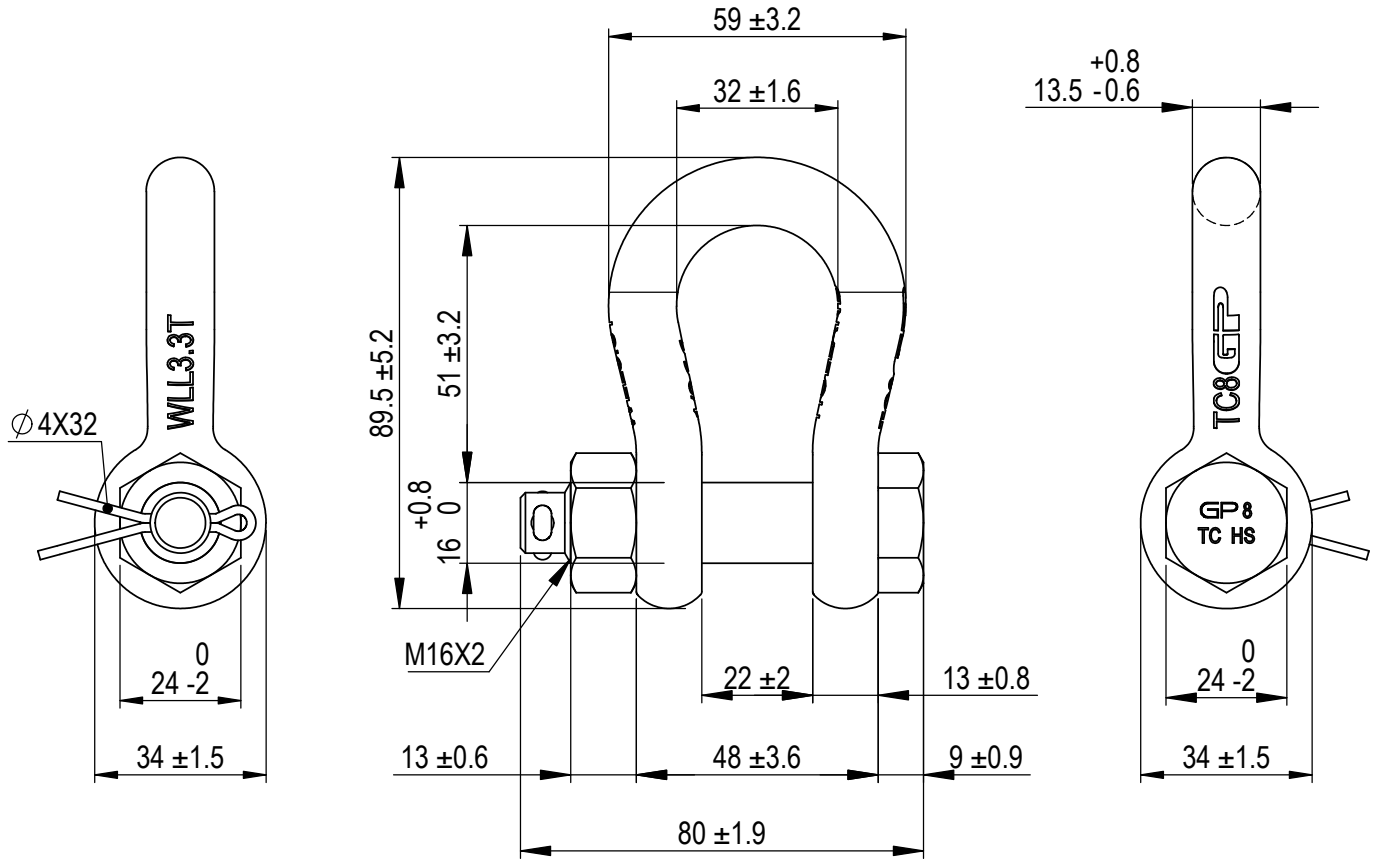

Green Pin Super® Bow Shackle BN

Group : G-5263

Part : SUGHMB13

WLL : 3.3t

We reserve the right to make amendments on specifications in this drawing without prior notification.

Rev.	Description	Date	Drawn
A	Drawing updated	2022-1-1	DL
0	First Issue	31-07-09	H.T.

P.O. Box 57, 3360 AB Sliedrecht (The Netherlands)
 Industrieweg 6, 3361 HJ Sliedrecht
 Tel. +31(0)184-413300 www.greenpin.com

Format	A4		
Scale	1:1.5		
Drawing number			
5125			
Rev.		A	

Title **Green Pin Super® Bow Shackle BN**
Grade 8 bow shackle with safety bolt