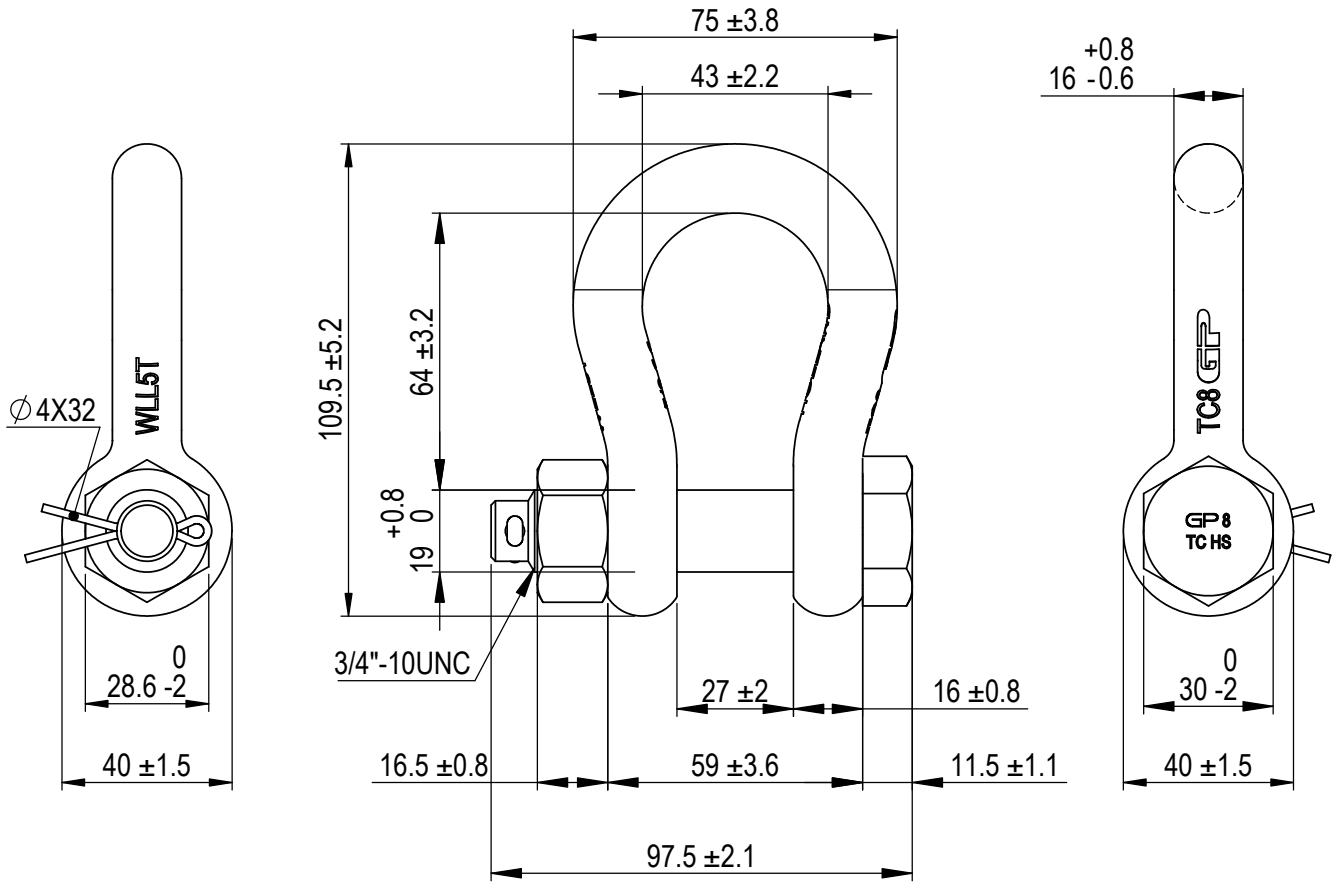

Green Pin Super® Bow Shackle BN

Group : G-5263

Part : SUGHMB16

WLL : 5t

We reserve the right to make amendments on specifications in this drawing without prior notification.

Rev.	Description	Date	Drawn
A	Drawing updated	2022-1-1	DL
0	First Issue	31-07-09	H.T.

Green Pin®
 P.O. Box 57, 3360 AB Sliedrecht (The Netherlands)
 Industrieweg 6, 3361 HJ Sliedrecht
 Tel. +31(0)184-413300 www.greenpin.com

Title	Green Pin Super® Bow Shackle BN Grade 8 bow shackle with safety bolt	Remark	G-5263 SUGHMB16	Format	A4	Drawing number	Rev.
				Scale	1:1.75		