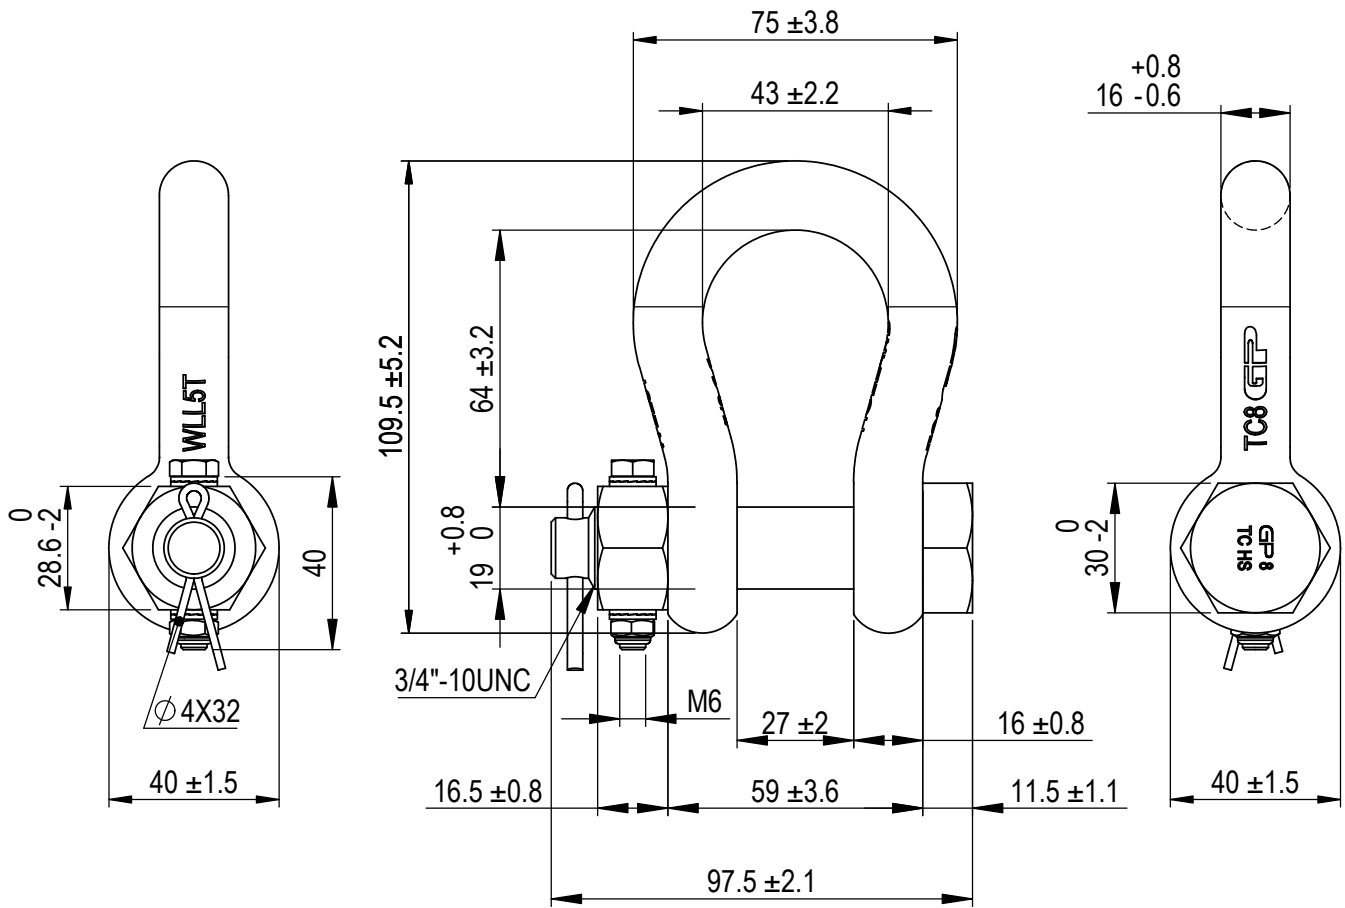

Green Pin Super® Bow Shackle FN
 Group : G-5243
 Part : SUGHMB16FN
 WLL : 5t

We reserve the right to make amendments on specifications in this drawing without prior notification.

Rev.	Description	Date	Drawn
0	First Issue	2022-1-1	DL

Green Pin®
 P.O. Box 57, 3360 AB Sliedrecht (The Netherlands)
 Industrieweg 6, 3361 HJ Sliedrecht
 Tel. +31(0)184-413300 www.greenpin.com

Title	Green Pin Super® Bow Shackle FN Grade 8 bow shackle with safety bolt and fixed nut	Remark	G-5243 SUGHMB16FN	Format	A4	Drawing number	Rev.
				Scale	1:1.75		