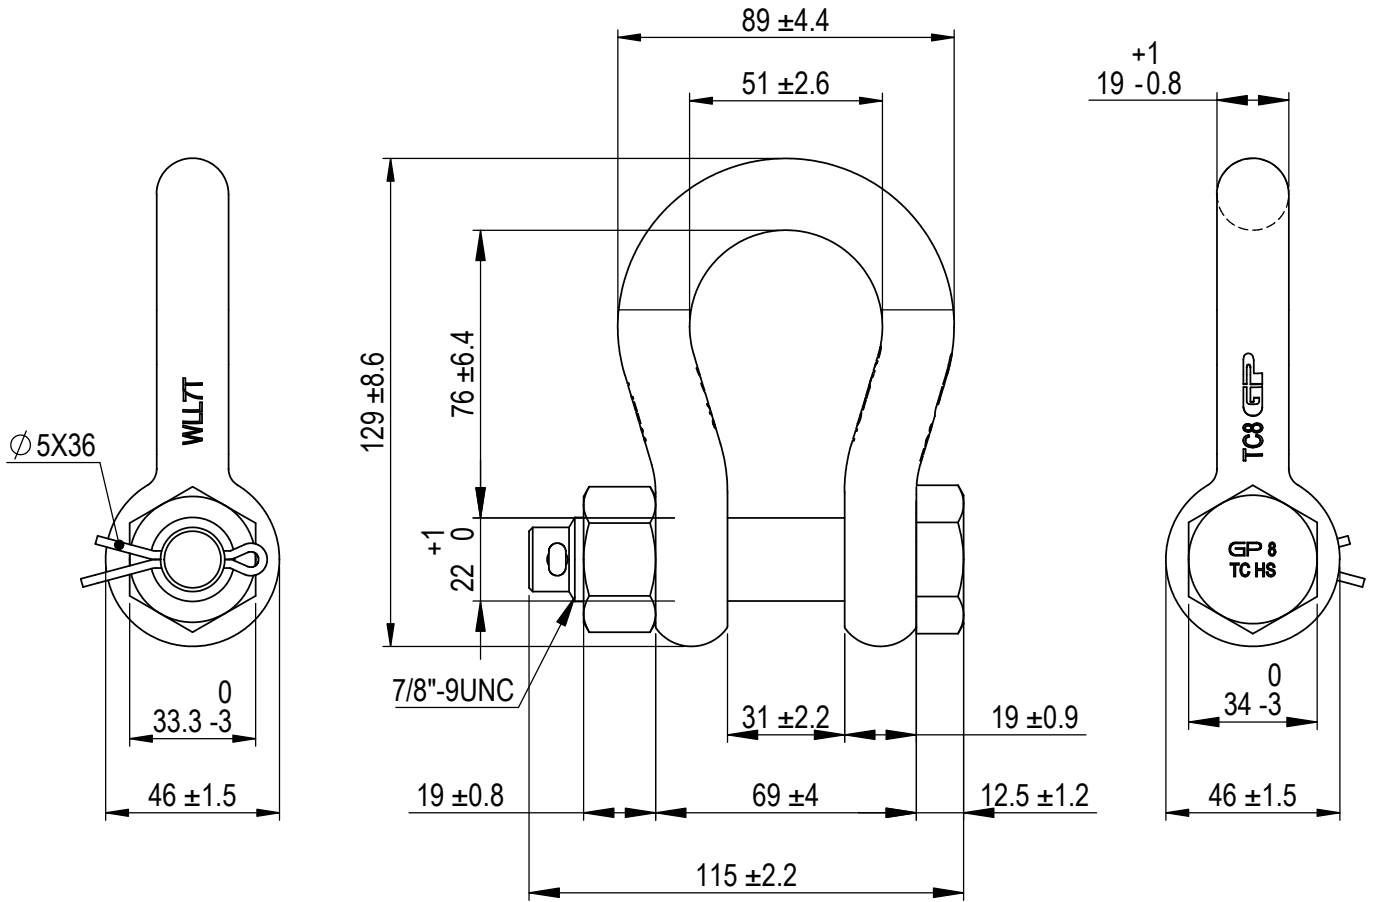

Green Pin Super® Bow Shackle BN
 Group : G-5263
 Part : SUGHMB19
 WLL : 7t

We reserve the right to make amendments on specifications in this drawing without prior notification.

Rev.	Description	Date	Drawn
A	Drawing updated	2022-1-1	DL
0	First Issue	31-07-09	H.T.

P.O. Box 57, 3360 AB Sliedrecht (The Netherlands)
 Industrieweg 6, 3361 HJ Sliedrecht
 Tel. +31(0)184-413300 www.greenpin.com

Format	A4		
Scale	1:2		
Drawing number			
5127			
Rev.		A	

Title Green Pin Super® Bow Shackle BN
 Grade 8 bow shackle with safety bolt
 Remark G-5263
 SUGHMB19