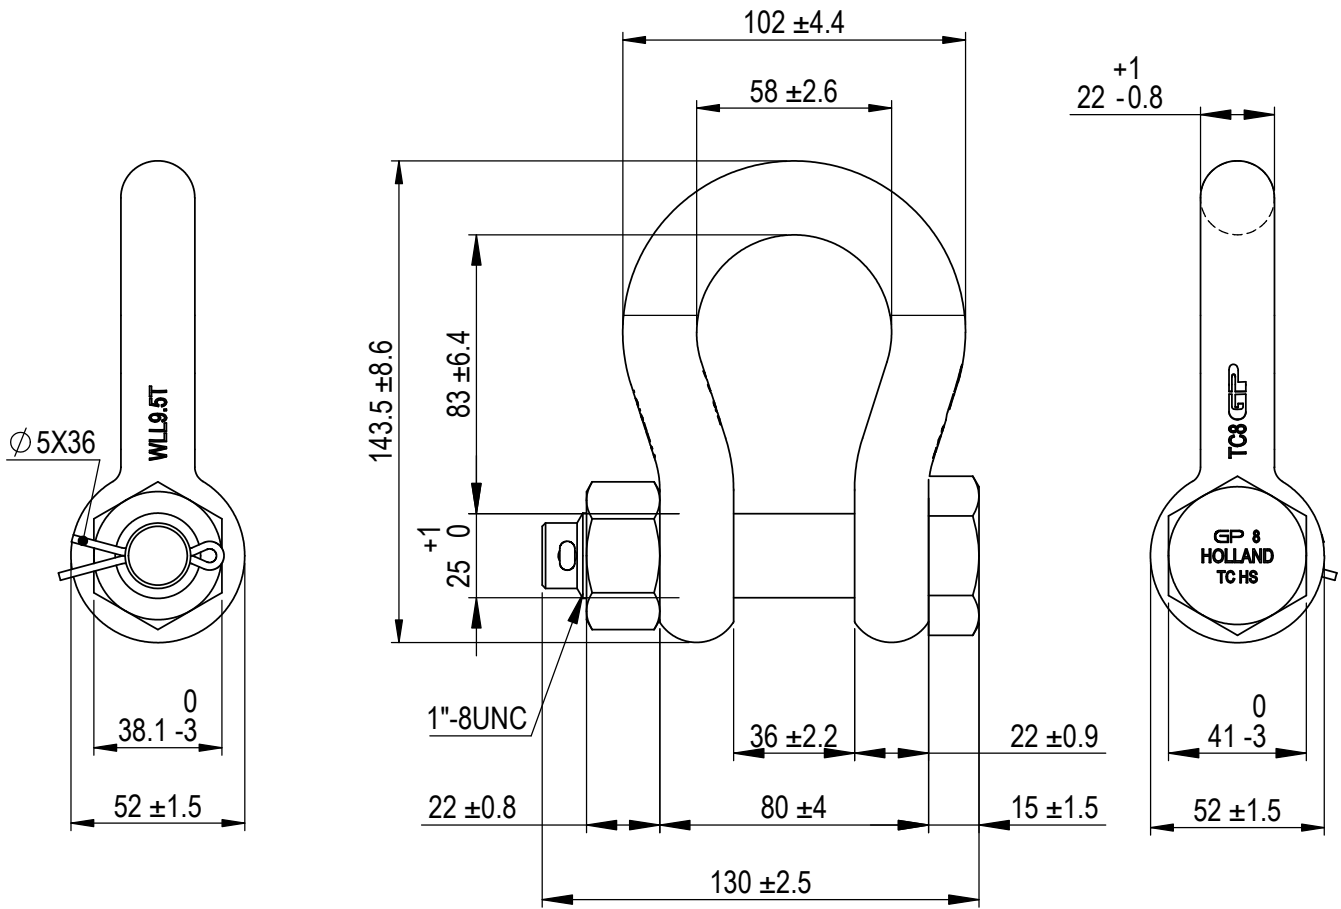

Green Pin Super® Bow Shackle BN
 Group : G-5263
 Part : SUGHMB22
 WLL : 9.5t

We reserve the right to make amendments on specifications in this drawing without prior notification.

Rev.	Description	Date	Drawn
A	Drawing updated	2022-1-1	DL
0	First Issue	2020/4/1	DL

P.O. Box 57, 3360 AB Sliedrecht (The Netherlands)
 Industrieweg 6, 3361 HJ Sliedrecht
 Tel. +31(0)184-413300 www.greenpin.com

Format	A4		
Scale	1:2.25		
Drawing number			
5128			
Rev.		A	

Title Green Pin Super® Bow Shackle BN
 Grade 8 bow shackle with safety bolt