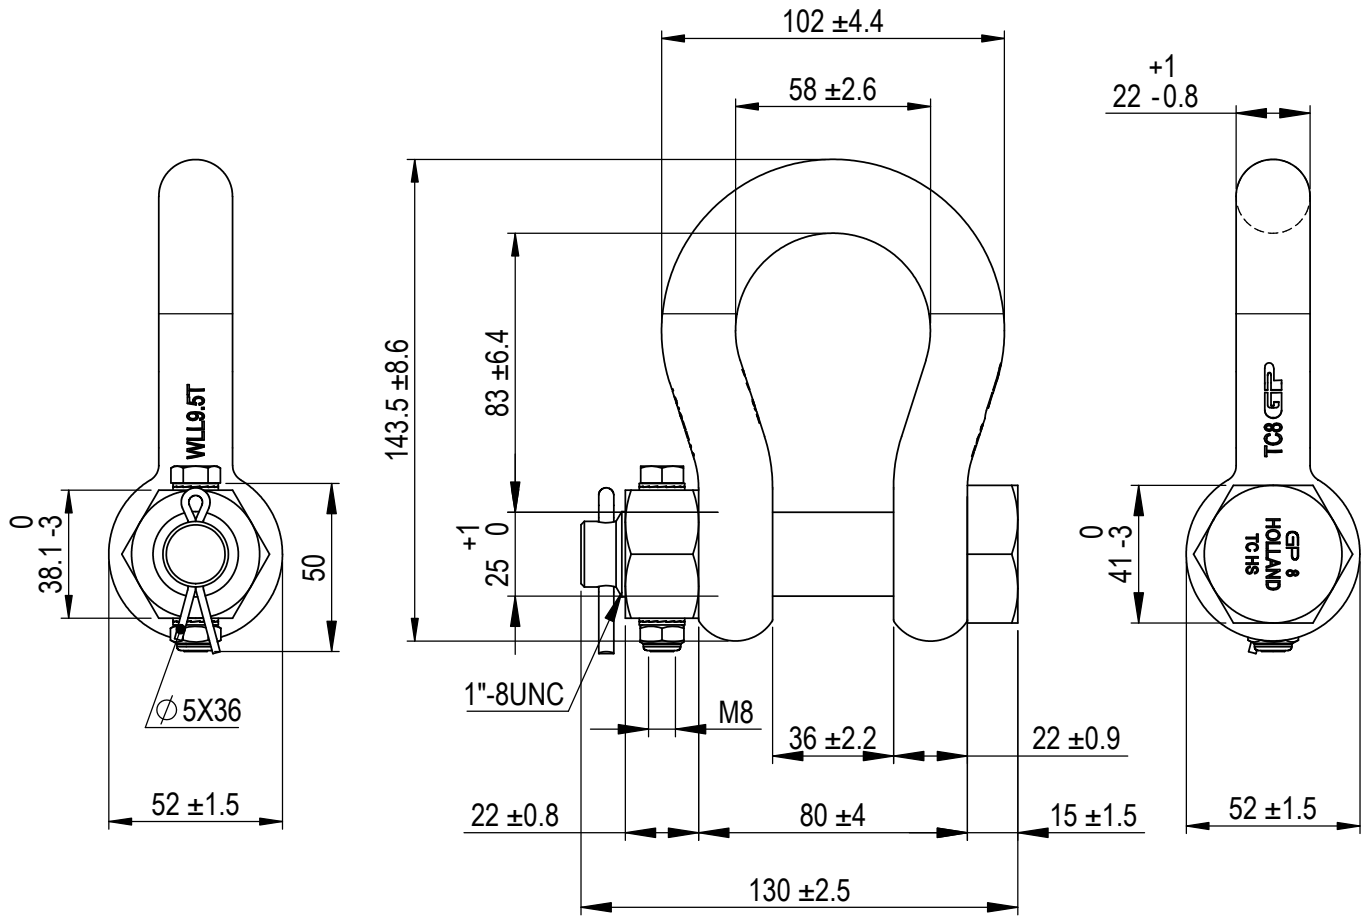

Green Pin Super® Bow Shackle FN
 Group : G-5243
 Part : SUGHMB22FN
 WLL : 9.5t

We reserve the right to make amendments on specifications in this drawing without prior notification.

Rev.	Description	Date	Drawn
0	First Issue	2022-1-1	DL

Green Pin®
 P.O. Box 57, 3360 AB Sliedrecht (The Netherlands)
 Industrieweg 6, 3361 HJ Sliedrecht
 Tel. +31(0)184-413300 www.greenpin.com

Title Green Pin Super® Bow Shackle FN		Remark G-5243	
Grade 8 bow shackle with safety bolt and fixed nut		SUGHMB22FN	
Format A4	Scale 1:2.25	Drawing number 6873	Rev. 0