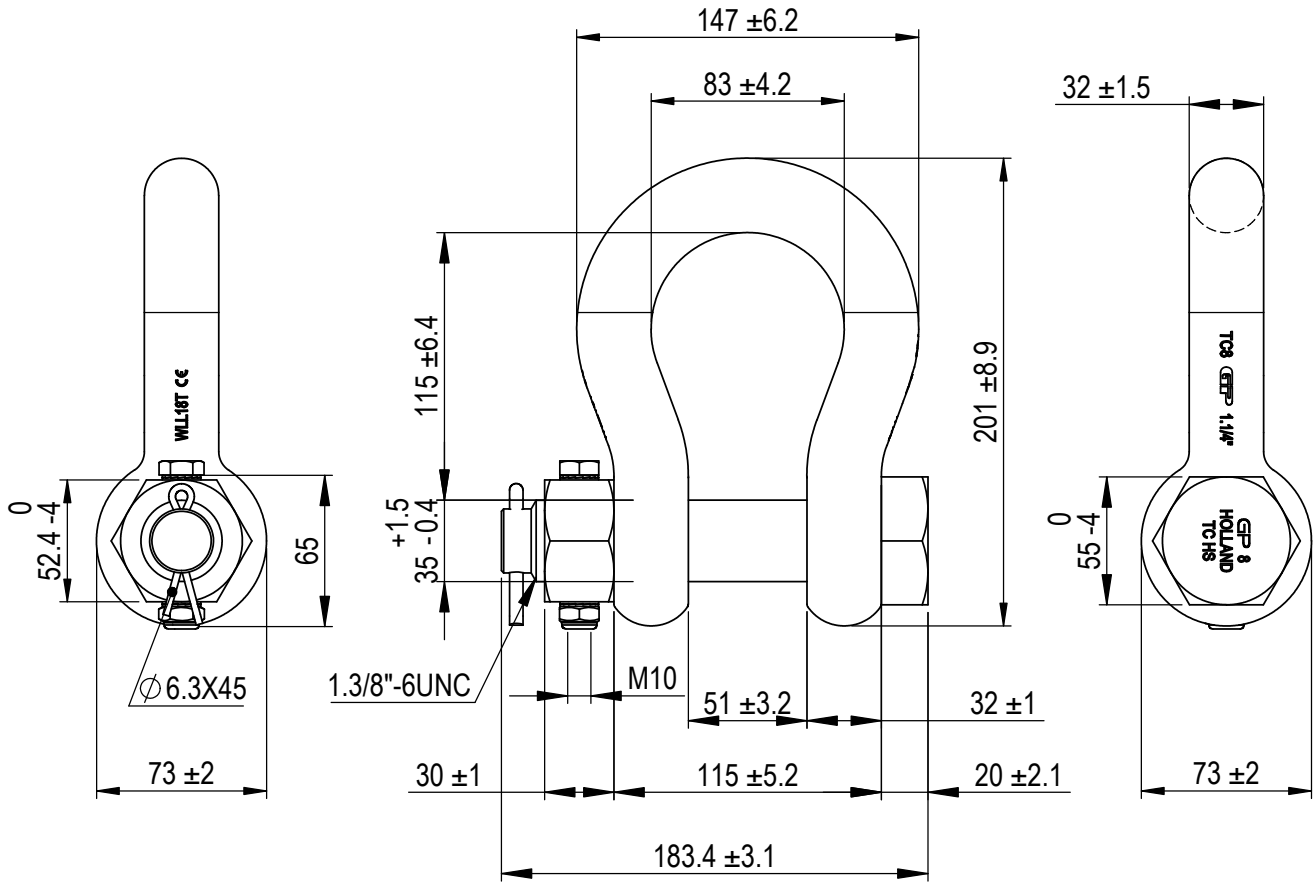

Green Pin Super® Bow Shackle FN
 Group : G-5243
 Part : SUGHMB32FN
 WLL : 18t

We reserve the right to make amendments on specifications in this drawing without prior notification.

Rev.	Description	Date	Drawn
0	First Issue	2022-1-1	DL

Green Pin®
 P.O. Box 57, 3360 AB Sliedrecht (The Netherlands)
 Industrieweg 6, 3361 HJ Sliedrecht
 Tel. +31(0)184-413300 www.greenpin.com

Title Green Pin Super® Bow Shackle FN		Remark G-5243		 
Grade 8 bow shackle with safety bolt and fixed nut		SUGHMB32FN		
		Drawing number 6876		Rev. 0