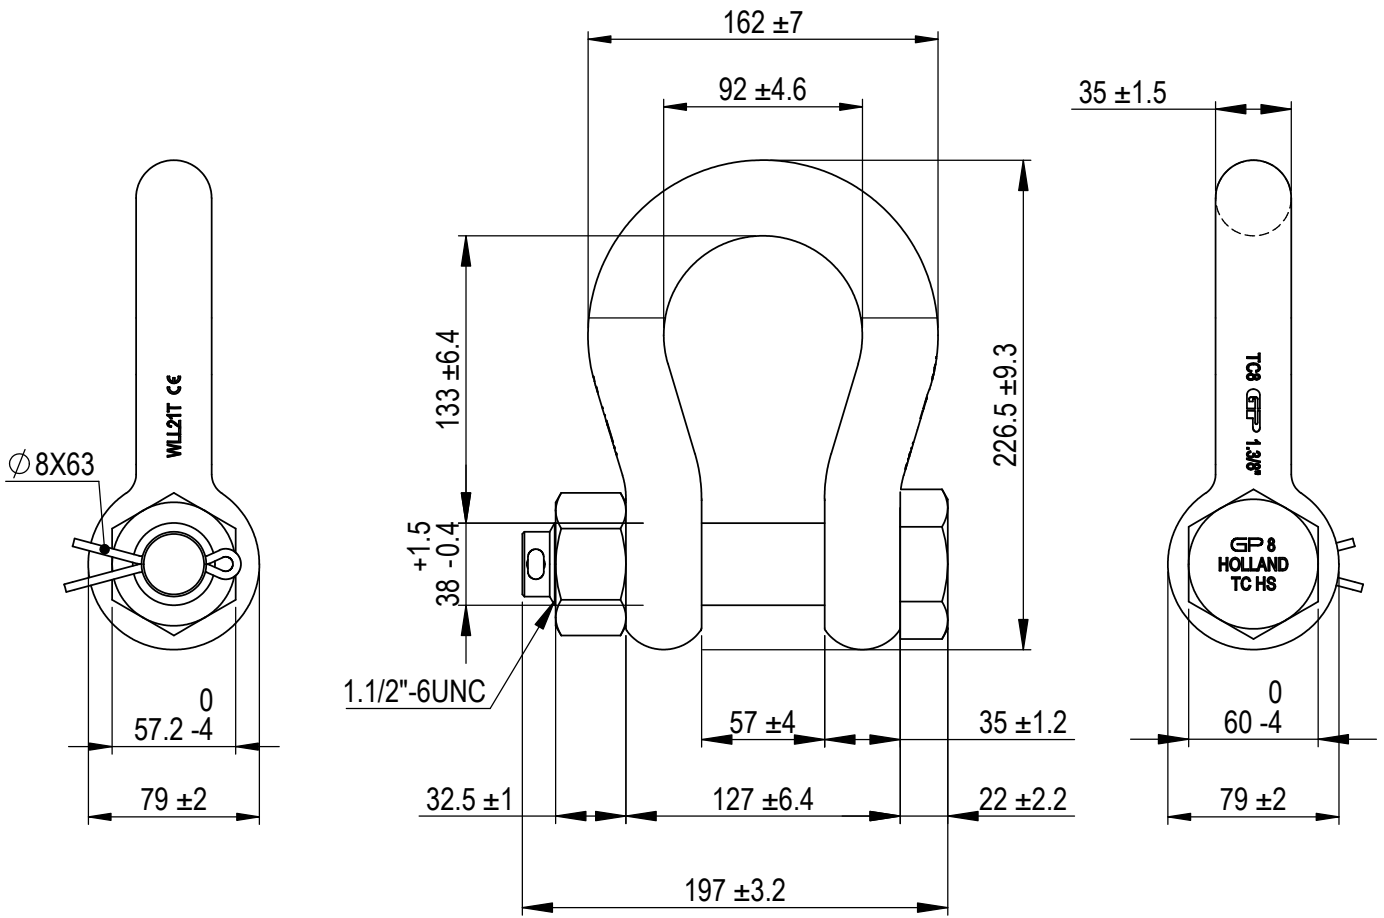

Green Pin Super® Bow Shackle BN
 Group : G-5263
 Part : SUGHMB35
 WLL : 21t

We reserve the right to make amendments on specifications in this drawing without prior notification.

Rev.	Description	Date	Drawn
A	Drawing updated	2022-1-1	DL
0	First Issue	31-07-09	H.T.

P.O. Box 57, 3360 AB Sliedrecht (The Netherlands)
 Industrieweg 6, 3361 HJ Sliedrecht
 Tel. +31(0)184-413300 www.greenpin.com

Format	A4		
Scale	1:3.5		
Drawing number			
5132			
Rev.		A	

Title Green Pin Super® Bow Shackle BN
 Grade 8 bow shackle with safety bolt