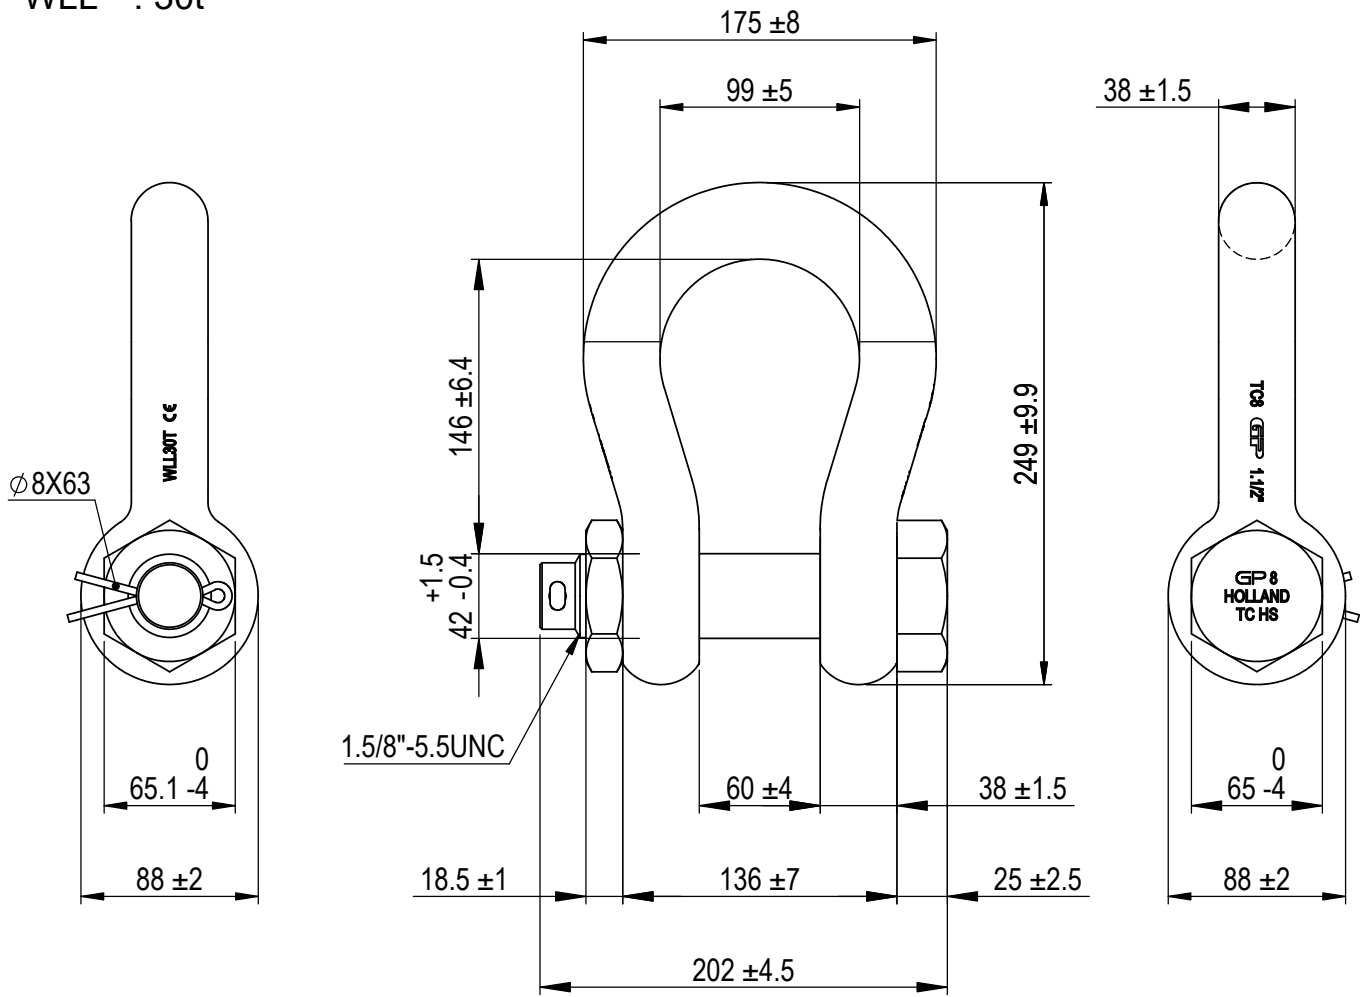

Green Pin Super® Bow Shackle BN

Group : G-5263

Part : SUGHMB38

WLL : 30t

We reserve the right to make amendments on specifications in this drawing without prior notification.

Rev.	Description	Date	Drawn
A	Drawing updated	2022-1-1	DL
0	First Issue	31-07-09	H.T.

P.O. Box 57, 3360 AB Sliedrecht (The Netherlands)
 Industrieweg 6, 3361 HJ Sliedrecht
 Tel. +31(0)184-413300 www.greenpin.com

Format	A4		
Scale	1:3.75		
Drawing number			
5133			
Rev.		A	

Title **Green Pin Super® Bow Shackle BN**
Grade 8 bow shackle with safety bolt