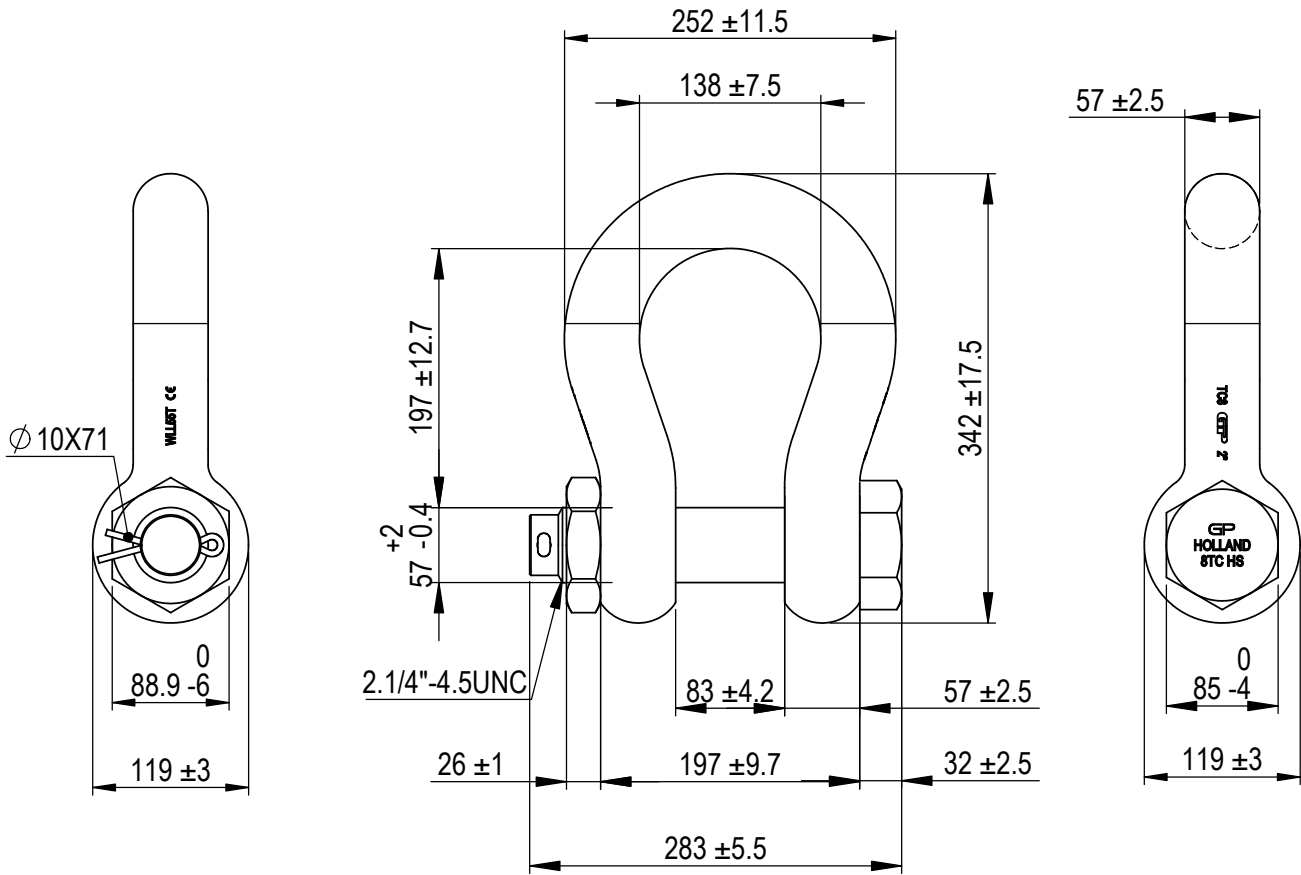

Green Pin Super® Bow Shackle BN
 Group : G-5263
 Part : SUGHMB57
 WLL : 55t

We reserve the right to make amendments on specifications in this drawing without prior notification.

Rev.	Description	Date	Drawn
A	Drawing updated	2022-1-1	DL
0	First Issue	31-07-09	H.T.

P.O. Box 57, 3360 AB Sliedrecht (The Netherlands)
 Industrieweg 6, 3361 HJ Sliedrecht
 Tel. +31(0)184-413300 www.greenpin.com

Format	A4		
Scale	1:5.75		
Drawing number		Rev.	
5135		A	

Title Green Pin Super® Bow Shackle BN
 Grade 8 bow shackle with safety bolt