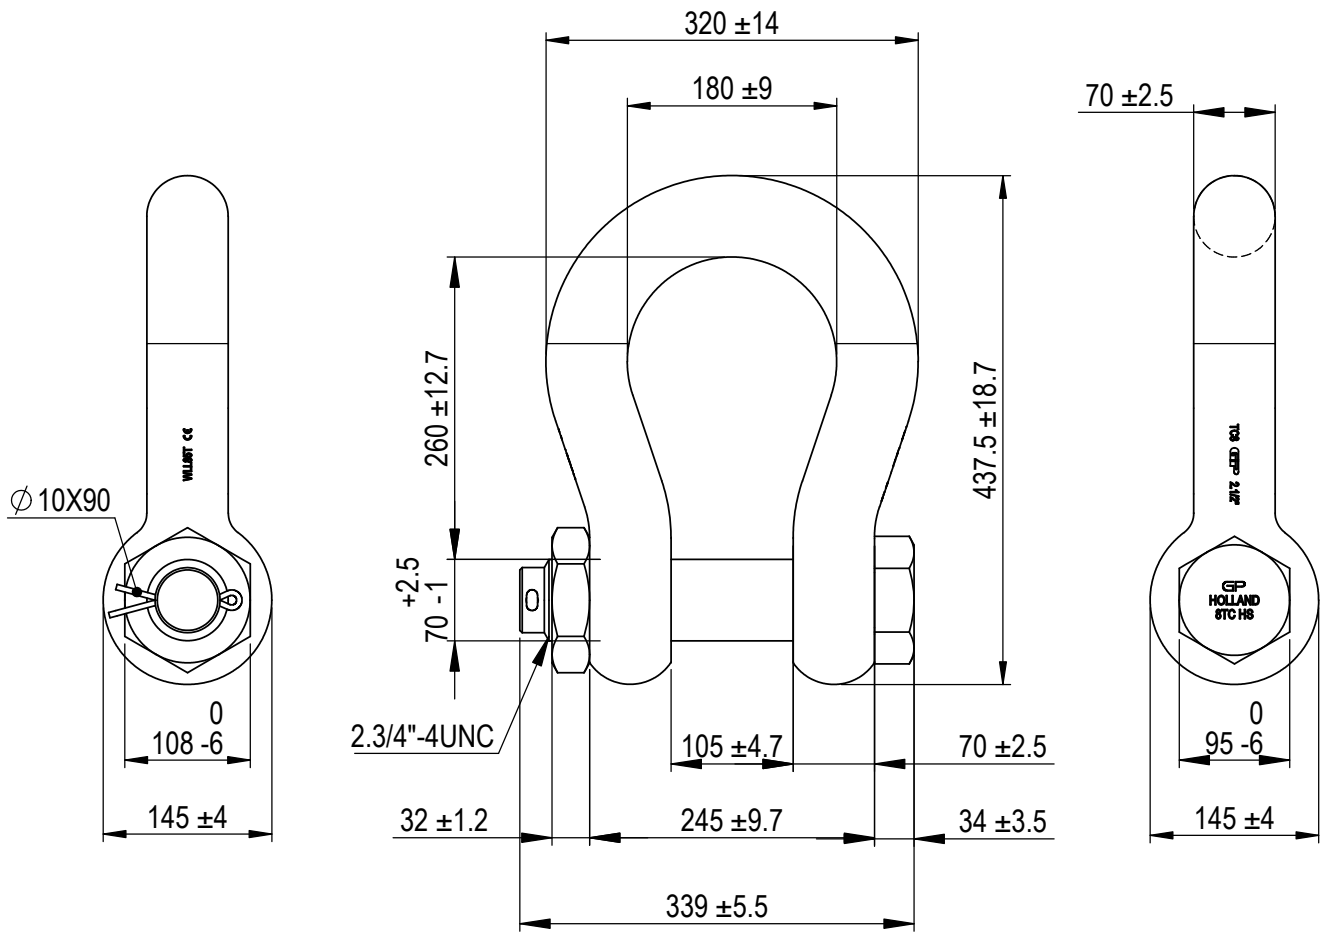

Green Pin Super® Bow Shackle BN  
 Group : G-5263  
 Part : SUGHMB70  
 WLL : 85t

We reserve the right to make amendments on specifications in this drawing without prior notification.

Rev.	Description	Date	Drawn
A	Drawing updated	2022-1-1	DL
0	First Issue	31-07-09	H.T.

P.O. Box 57, 3360 AB Sliedrecht (The Netherlands)  
 Industrieweg 6, 3361 HJ Sliedrecht  
 Tel. +31(0)184-413300 www.greenpin.com

Format	A4		
Scale	1:6.5		
Drawing number			
5136			
Rev.		A	

Title **Green Pin Super® Bow Shackle BN**  
**Grade 8 bow shackle with safety bolt**