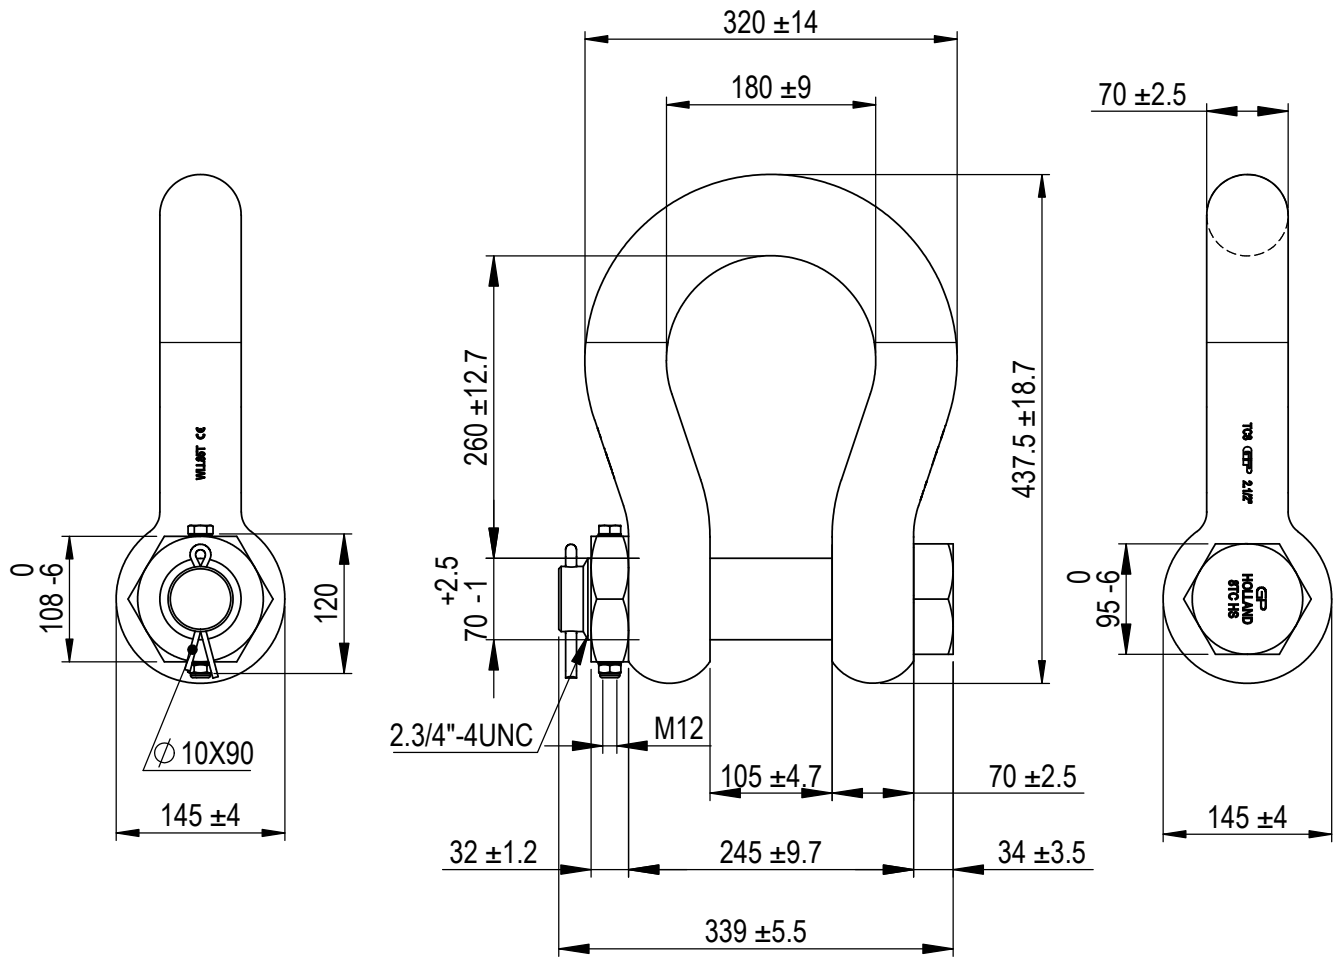

Green Pin Super® Bow Shackle FN
 Group : G-5243
 Part : SUGHMB70FN
 WLL : 85t

We reserve the right to make amendments on specifications in this drawing without prior notification.

Rev.	Description	Date	Drawn
0	First Issue	2022-1-1	DL

P.O. Box 57, 3360 AB Sliedrecht (The Netherlands)
 Industrieweg 6, 3361 HJ Sliedrecht
 Tel. +31(0)184-413300 www.greenpin.com

Format	A4	
Scale	1:6.5	
Drawing number	6881	Rev.
		O

Title **Green Pin Super® Bow Shackle FN**
 Grade 8 bow shackle with safety bolt and fixed nut