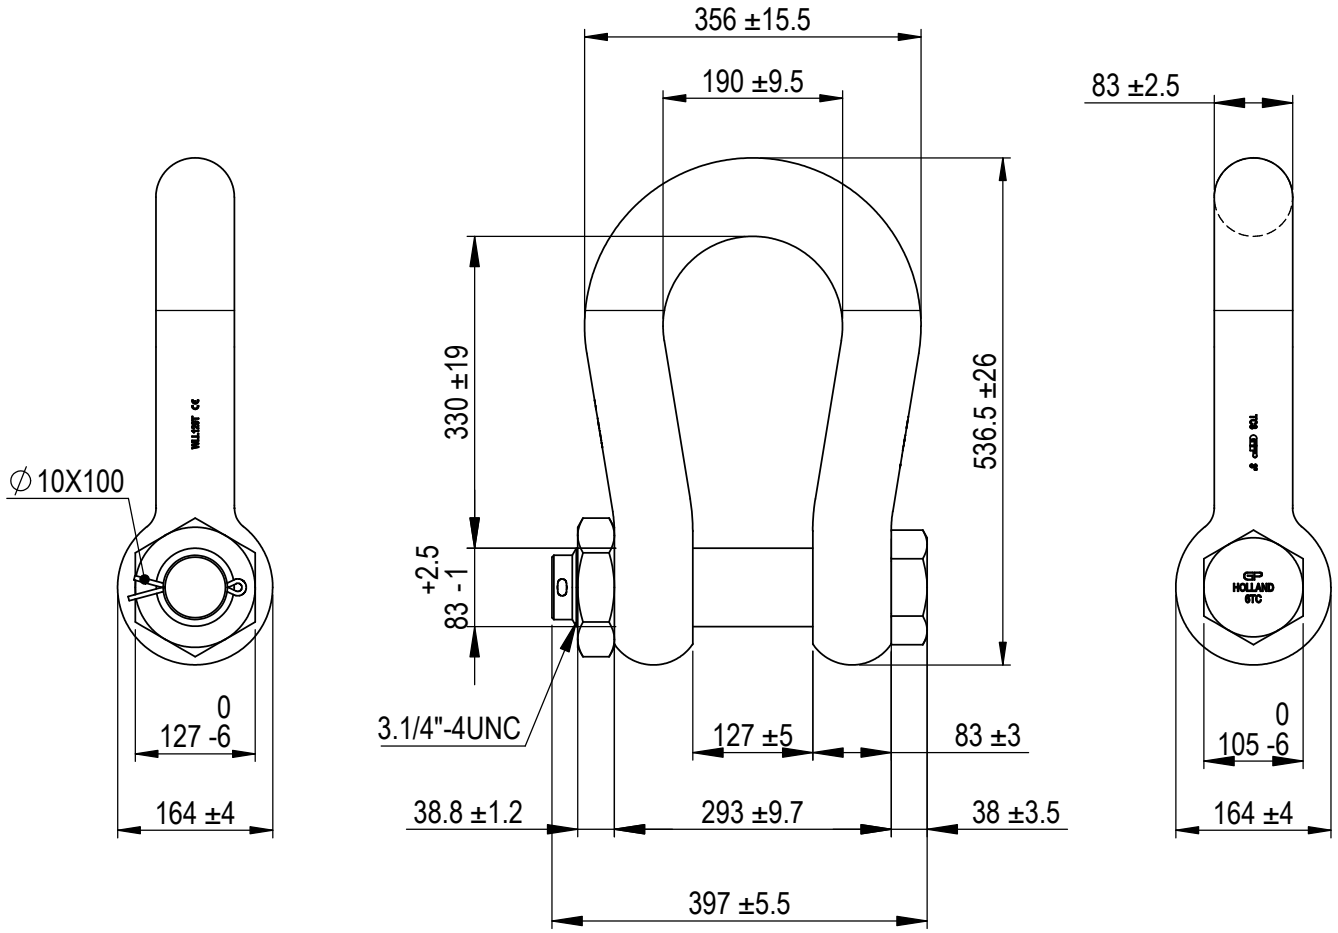

Green Pin Super® Bow Shackle BN  
 Group : G-5263  
 Part : SUGHMB83  
 WLL : 120t

We reserve the right to make amendments on specifications in this drawing without prior notification.

Rev.	Description	Date	Drawn
C	Drawing updated	2022-1-1	DL
B	Tolerance changed	25-6-2019	RB
A	Length bolt enlarged	30-12-2015	LO
0	First Issue	31-07-09	H.T.

P.O. Box 57, 3360 AB Sliedrecht (The Netherlands)  
 Industrieweg 6, 3361 HJ Sliedrecht  
 Tel. +31(0)184-413300 www.greenpin.com

Format	A4		
Scale	1:8		
Drawing number		Rev.	
5137		C	

Title **Green Pin Super® Bow Shackle BN**  
**Grade 8 bow shackle with safety bolt**