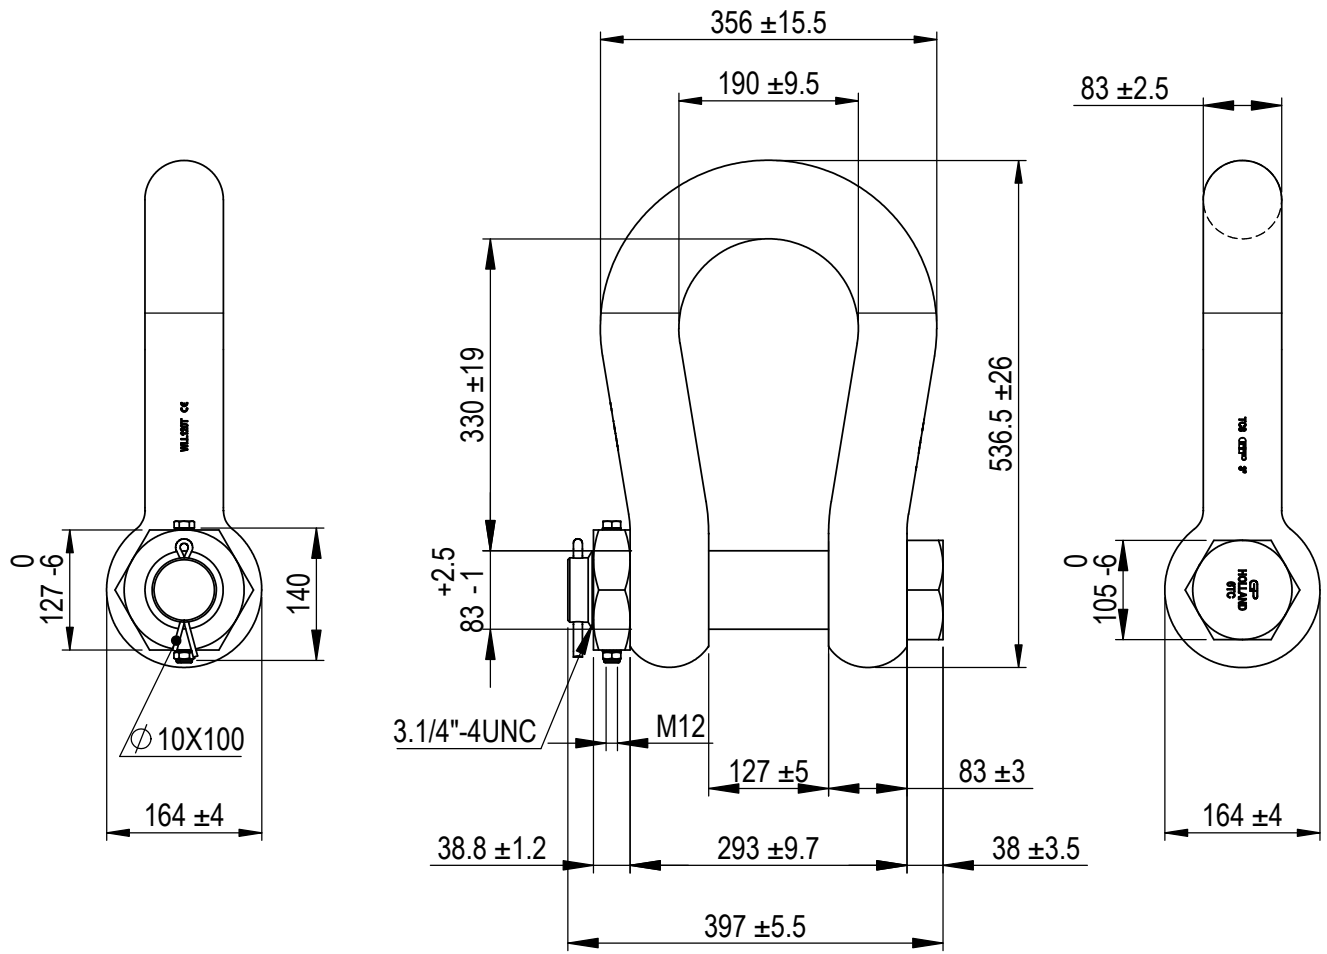

Green Pin Super® Bow Shackle FN
 Group : G-5243
 Part : SUGHMB83FN
 WLL : 120t

We reserve the right to make amendments on specifications in this drawing without prior notification.

Rev.	Description	Date	Drawn
0	First Issue	2022-1-1	DL

P.O. Box 57, 3360 AB Sliedrecht (The Netherlands)
 Industrieweg 6, 3361 HJ Sliedrecht
 Tel. +31(0)184-413300 www.greenpin.com

Format	A4		
Scale	1:8		
Drawing number		Rev.	
6882		O	

Title **Green Pin Super® Bow Shackle FN**
 Grade 8 bow shackle with safety bolt and fixed nut