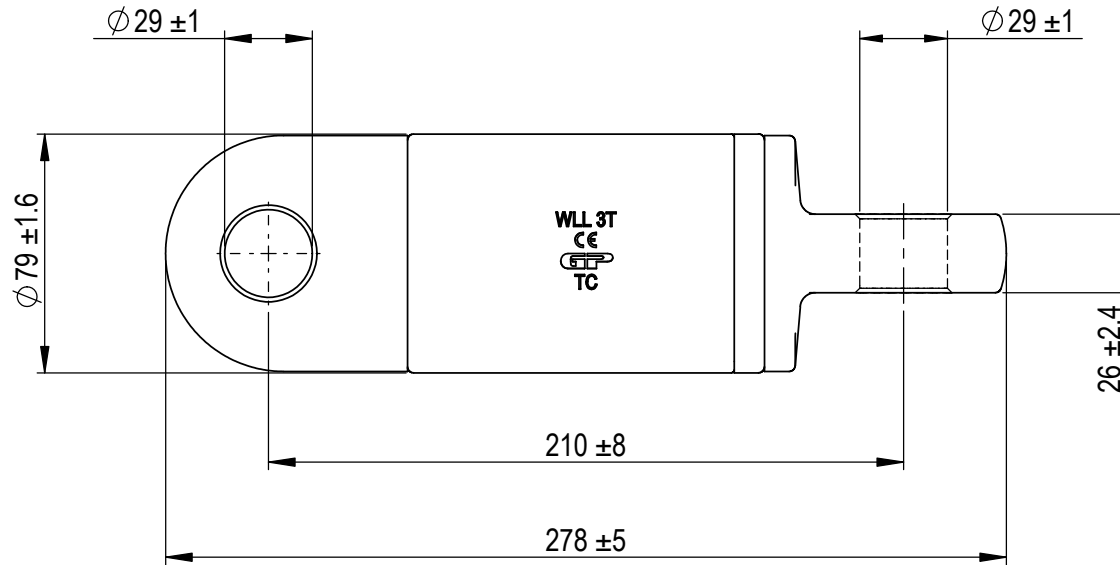

Green Pin® Thrust Bearing EE Swivel

Group : P-7740

Part : WTGOO030

WLL : 3 t

0	First Issue	2024/9/1	DL
Rev.	Description	Date	Drawn
Copyright by Van Beest B.V. moreover this document is the property of Van Beest B.V. This document or any part of it may neither be made known, copied or multiplied, nor used for any purpose other than that for which it is specifically furnished, without the prior written consent of Van Beest B.V.			
Title Green Pin® Thrust Bearing EE Swivel		Remark	
Swivel with eye-eye end fitting and thrust bearings		P-7740 WTGOO030	

P.O. Box 57, 3360 AB Sliedrecht (The Netherlands)
Industrieweg 6, 3361 HJ Sliedrecht
Tel. +31(0)184-413300 www.greenpin.com

Format **A4**
Scale **1:2.5**

Drawing number **5887** Rev. **0**

We reserve the right to make amendments on specifications in this drawing without prior notification.