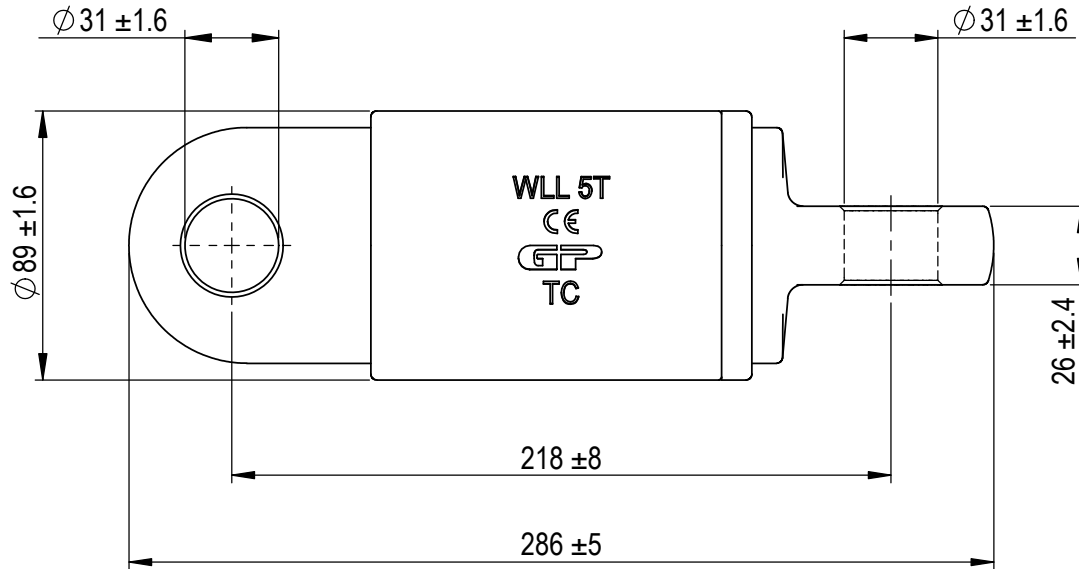

Green Pin® Thrust Bearing EE Swivel
 Group : P-7740
 Part : WTGOO050
 WLL : 5 t

0	First Issue	2024/9/1	DL
Rev.	Description	Date	Drawn
Copyright by Van Beest B.V. moreover this document is the property of Van Beest B.V. This document or any part of it may neither be made known, copied or multiplied, nor used for any purpose other than that for which it is specifically furnished, without the prior written consent of Van Beest B.V.			
Title Green Pin® Thrust Bearing EE Swivel		Remark	
Swivel with eye-eye end fitting and thrust bearings		P-7740 WTGOO050	

Green Pin®
 P.O. Box 57, 3360 AB Sliedrecht (The Netherlands)
 Industrieweg 6, 3361 HJ Sliedrecht
 Tel. +31(0)184-413300 www.greenpin.com

Format	A4	
Scale	1:2.5	
Drawing number	5888	Rev.
		0

We reserve the right to make amendments on specifications in this drawing without prior notification.