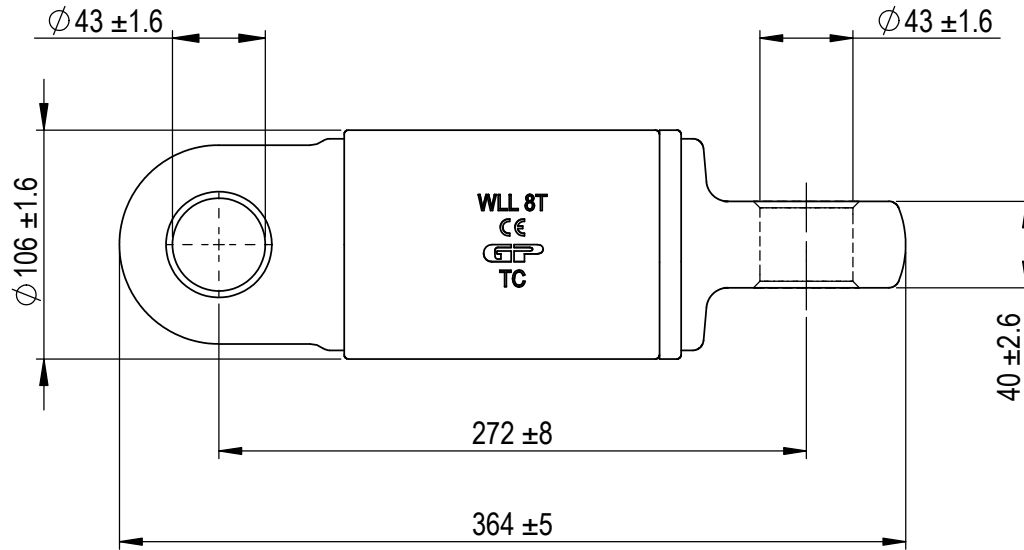

Green Pin® Thrust Bearing EE Swivel  
 Group : P-7740  
 Part : WTGOO080  
 WLL : 8 t

0	First Issue	2024/9/1	DL
Rev.	Description	Date	Drawn
Copyright by Van Beest B.V. moreover this document is the property of Van Beest B.V. This document or any part of it may neither be made known, copied or multiplied, nor used for any purpose other than that for which it is specifically furnished, without the prior written consent of Van Beest B.V.			
Title <b>Green Pin® Thrust Bearing EE Swivel</b>		Remark	
Swivel with eye-eye end fitting and thrust bearings		P-7740 WTGOO080	

P.O. Box 57, 3360 AB Sliedrecht (The Netherlands)  
 Industrieweg 6, 3361 HJ Sliedrecht  
 Tel. +31(0)184-413300 www.greenpin.com

Format	A4	
Scale	1:3.5	
Drawing number	5889	Rev.
		0

We reserve the right to make amendments on specifications in this drawing without prior notification.