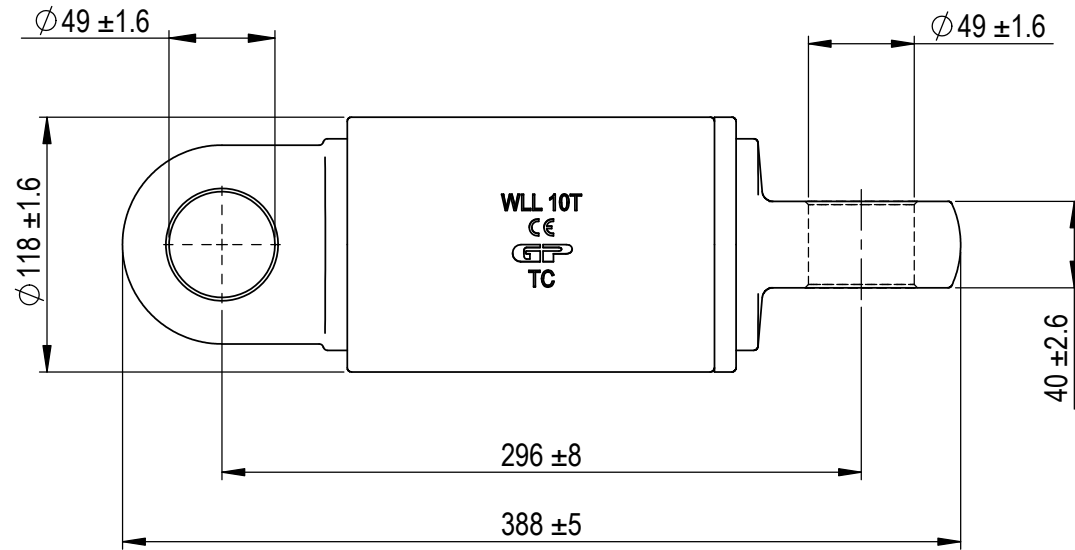

Green Pin® Thrust Bearing EE Swivel  
 Group : P-7740  
 Part : WTGOO100  
 WLL : 10 t

0	First Issue	2024/9/1	DL
Rev.	Description	Date	Drawn
Copyright by Van Beest B.V. moreover this document is the property of Van Beest B.V. This document or any part of it may neither be made known, copied or multiplied, nor used for any purpose other than that for which it is specifically furnished, without the prior written consent of Van Beest B.V.			
Title <b>Green Pin® Thrust Bearing EE Swivel</b>		Remark	
Swivel with eye-eye end fitting and thrust bearings		P-7740 WTGOO100	

P.O. Box 57, 3360 AB Sliedrecht (The Netherlands)  
 Industrieweg 6, 3361 HJ Sliedrecht  
 Tel. +31(0)184-413300 www.greenpin.com

Format	A4	
Scale	1:3.5	
Drawing number	5890	Rev.
		0

We reserve the right to make amendments on specifications in this drawing without prior notification.