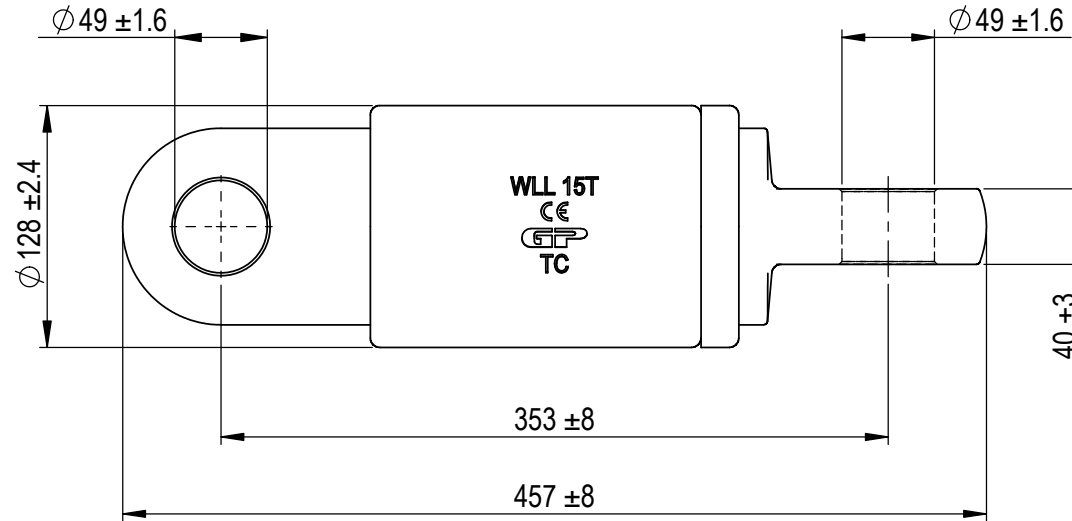

Green Pin® Thrust Bearing EE Swivel
 Group : P-7740
 Part : WTGOO150
 WLL : 15 t

0	First Issue	2024/9/1	DL
Rev.	Description	Date	Drawn
Copyright by Van Beest B.V. moreover this document is the property of Van Beest B.V. This document or any part of it may neither be made known, copied or multiplied, nor used for any purpose other than that for which it is specifically furnished, without the prior written consent of Van Beest B.V.			
Title Green Pin® Thrust Bearing EE Swivel		Remark	
Swivel with eye-eye end fitting and thrust bearings		P-7740 WTGOO150	

Green Pin®
 P.O. Box 57, 3360 AB Sliedrecht (The Netherlands)
 Industrieweg 6, 3361 HJ Sliedrecht
 Tel. +31(0)184-413300 www.greenpin.com

Format	A4	
Scale	1:4	
Drawing number	5891	Rev.
		0

We reserve the right to make amendments on specifications in this drawing without prior notification.