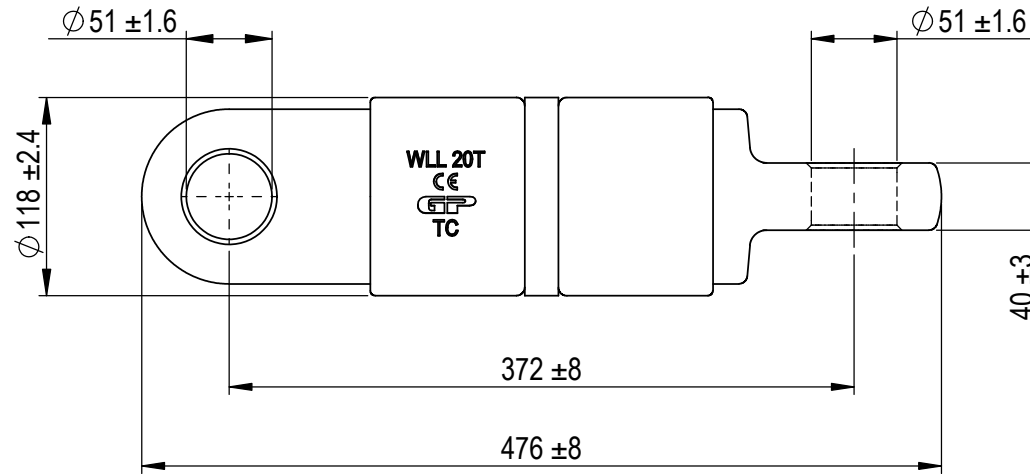

Green Pin® Thrust Bearing EE Swivel
 Group : P-7740
 Part : WTGOO200
 WLL : 20 t

0	First Issue	2024/9/1	DL
Rev.	Description	Date	Drawn
Copyright by Van Beest B.V. moreover this document is the property of Van Beest B.V. This document or any part of it may neither be made known, copied or multiplied, nor used for any purpose other than that for which it is specifically furnished, without the prior written consent of Van Beest B.V.			
Title Green Pin® Thrust Bearing EE Swivel		Remark	
Swivel with eye-eye end fitting and thrust bearings		P-7740 WTGOO200	

Green Pin®
 P.O. Box 57, 3360 AB Sliedrecht (The Netherlands)
 Industrieweg 6, 3361 HJ Sliedrecht
 Tel. +31(0)184-413300 www.greenpin.com

Format	A4	
Scale	1:4.5	
Drawing number	5892	Rev.
		0

We reserve the right to make amendments on specifications in this drawing without prior notification.