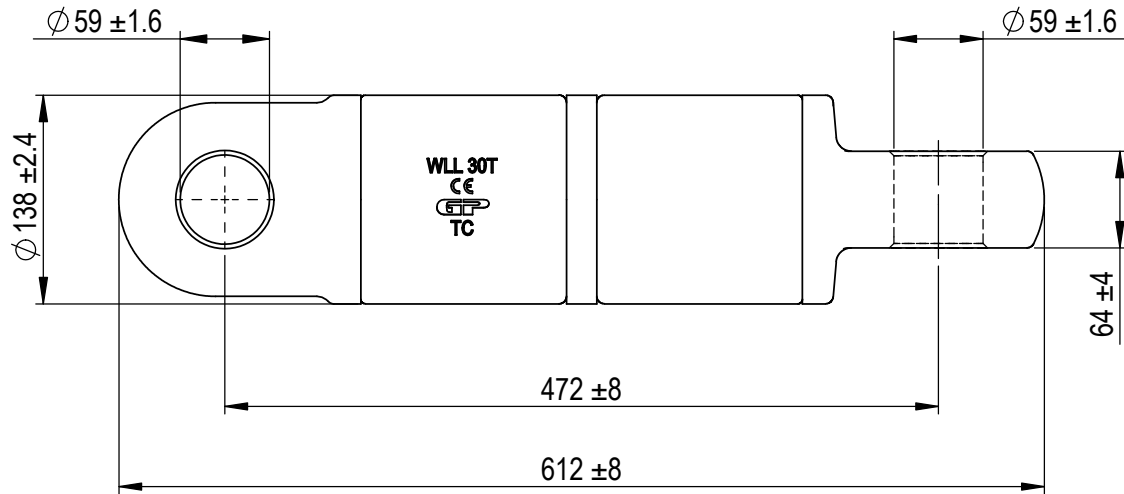

Green Pin® Thrust Bearing EE Swivel
 Group : P-7740
 Part : WTGOO300
 WLL : 30 t

0	First Issue	2024/9/1	DL
Rev.	Description	Date	Drawn
Copyright by Van Beest B.V. moreover this document is the property of Van Beest B.V. This document or any part of it may neither be made known, copied or multiplied, nor used for any purpose other than that for which it is specifically furnished, without the prior written consent of Van Beest B.V.			
Title Green Pin® Thrust Bearing EE Swivel		Remark	
Swivel with eye-eye end fitting and thrust bearings		P-7740 WTGOO300	

Green Pin®

P.O. Box 57, 3360 AB Sliedrecht (The Netherlands)
 Industrieweg 6, 3361 HJ Sliedrecht
 Tel. +31(0)184-413300 www.greenpin.com

Format	A4	 
Scale	1:5	
Drawing number	5893	Rev.
		0

We reserve the right to make amendments on specifications in this drawing without prior notification.