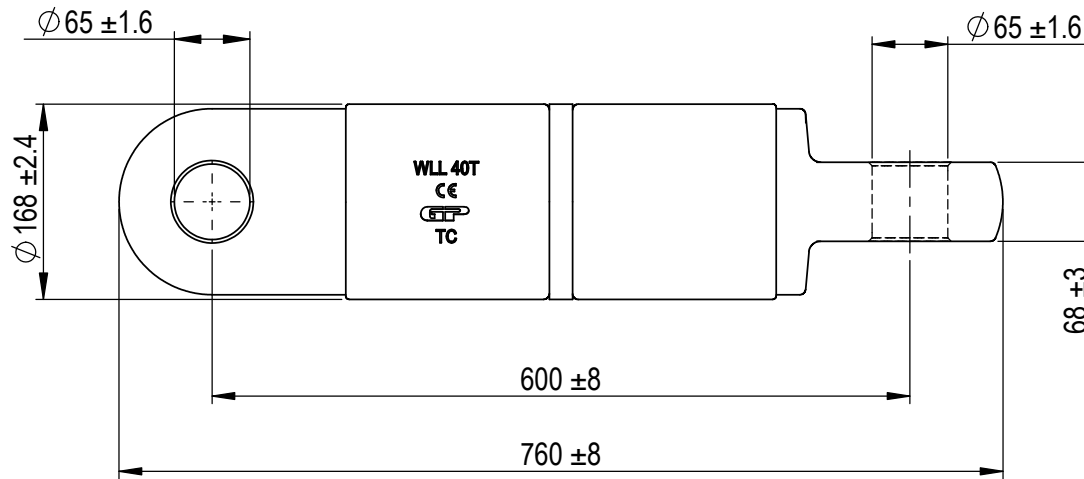

Green Pin® Thrust Bearing EE Swivel  
 Group : P-7740  
 Part : WTGOO400  
 WLL : 40 t

0	First Issue	2024/9/1	DL
Rev.	Description	Date	Drawn
Copyright by Van Beest B.V. moreover this document is the property of Van Beest B.V. This document or any part of it may neither be made known, copied or multiplied, nor used for any purpose other than that for which it is specifically furnished, without the prior written consent of Van Beest B.V.			
Title <b>Green Pin® Thrust Bearing EE Swivel</b>		Remark	
Swivel with eye-eye end fitting and thrust bearings		P-7740 WTGOO400	

P.O. Box 57, 3360 AB Sliedrecht (The Netherlands)  
 Industrieweg 6, 3361 HJ Sliedrecht  
 Tel. +31(0)184-413300 www.greenpin.com

Format	A4	
Scale	1:6.5	
Drawing number	5894	Rev.
		0

We reserve the right to make amendments on specifications in this drawing without prior notification.